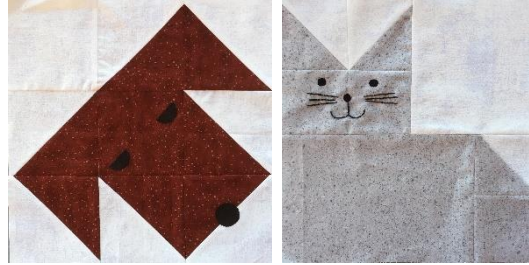

Block of the Month 2019-20—Color Pictures for Reference

September -Maple leaf
with two-side Sashina

December—Cardinal

November - Chandelier
(make two—four shown in pic)

January—Snowman

February - Batik Shadow
(make one—two shown in pic)

March - Irish Twist
(make one—two shown in pic)

April—Fruit Salad
(Make one—five shown in pic)

May—Patriotic Log Cabin

June—Sailboat